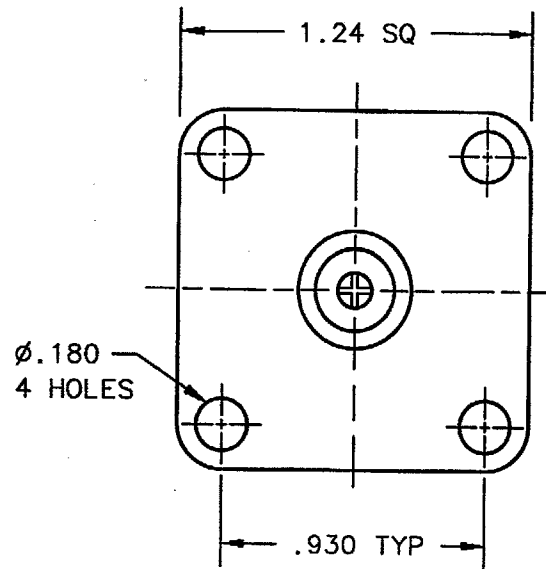

DRAWING / ITEM NUMBER	DESCRIPTION	REV
4240-374 OL	Connector, QC QDS-UL(m)	A

**MATERIAL**

CONTACT - BERYLLIUM COPPER  
 OTHER METAL PARTS - BRASS  
 O-RING - SILICONE RUBBER  
 INSULATOR - TEFLON

**FINISH**

CONTACT - SILVER PLATED  
 OTHER METAL PARTS - NICKEL PLATED

**DESCRIPTION**

CONNECTOR, COAXIAL, RF  
 QDS-UL(m) to QC(m)  
 ADAPTER, STRAIGHT