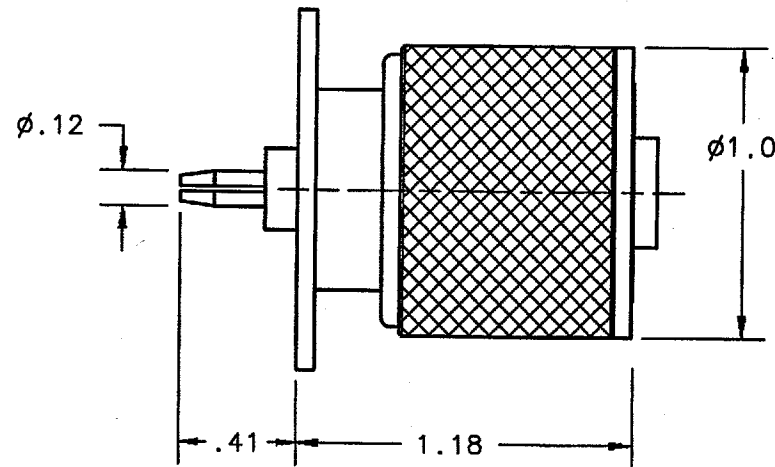

DRAWING / ITEM NUMBER	DESCRIPTION	REV
4240-374 OL	Connector, QC QDS-UL(m)	A

**MATERIAL**

CONTACT - BERYLLIUM COPPER  
 OTHER METAL PARTS - BRASS  
 O-RING - SILICONE RUBBER  
 INSULATOR - TEFLON

**FINISH**

CONTACT - SILVER PLATED  
 OTHER METAL PARTS - NICKEL PLATED

**DESCRIPTION**

CONNECTOR, COAXIAL, RF  
 QDS-UL(m) to QC(m)  
 ADAPTER, STRAIGHT